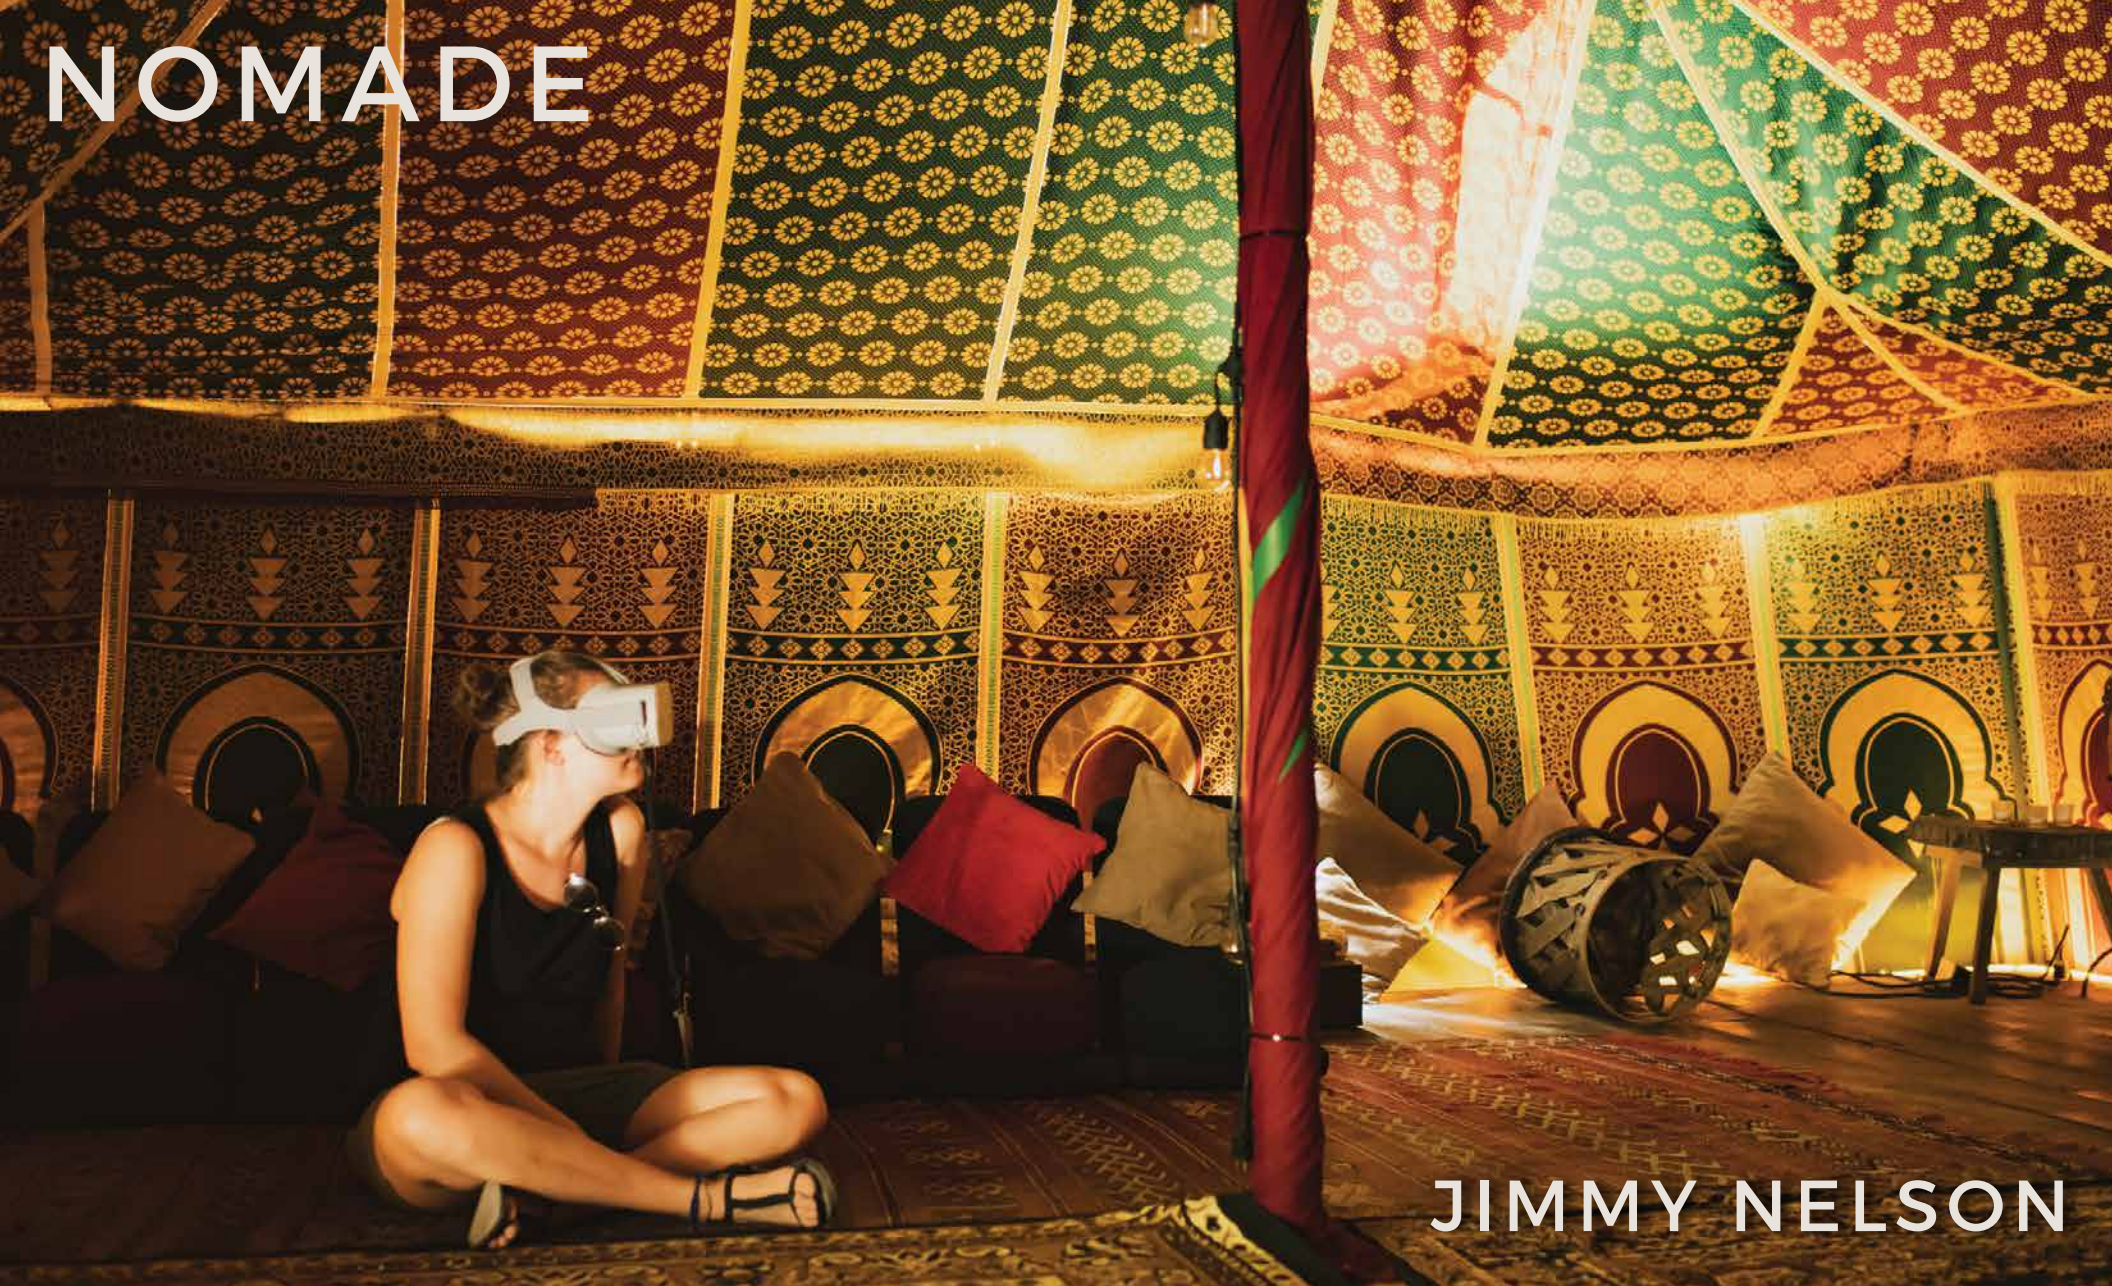

NOMADE

JIMMY NELSON

Maccond
Beath
Nest
Yoga
Ball

CHIRINGUITO

A man with a beard, wearing a white polo shirt and a necklace, stands in the background of a workshop. In the foreground, a large, dark stone sculpture of a panther or jaguar is the central focus, resting on a wooden table. To the right, another sculpture, possibly made of wood or a lighter stone, is visible. The scene is lit with warm, natural light, creating a rustic and artistic atmosphere.

RENATO DORFMAN

LA VALISE

KIRSTEN BROPHY

LA ZEBRA

A large, golden, woven sculpture of a zebra's head, set against a clear blue sky with palm trees in the foreground. The sculpture is made of many thin, curved, golden rods that form a dense, lattice-like structure. The zebra's head is shown in profile, facing right. The background is a clear, light blue sky. In the lower right corner, the silhouettes of several palm trees are visible against the sky.

MICHAEL BENISTY

Benisty
La Zebra Tulum

Teter Raprecht

SANARÁ

LA ZEBRA

A photograph of two large, white, sculpted hands reaching upwards from a sandy beach. The hands are positioned in the center and right of the frame, with fingers spread. The background shows a clear blue sky, the ocean with white-capped waves, and a small structure made of vertical wooden poles on the left. The overall scene is bright and sunny.