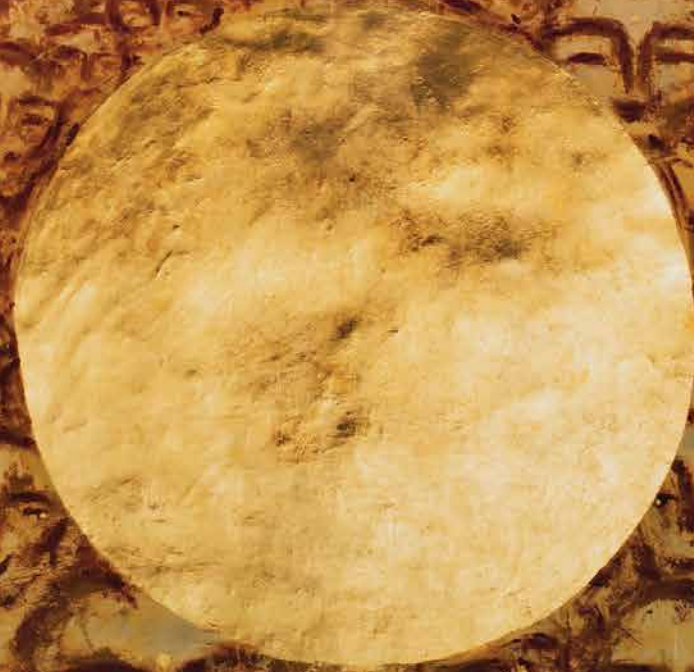

HOLISTICA

NOEMI MANSER